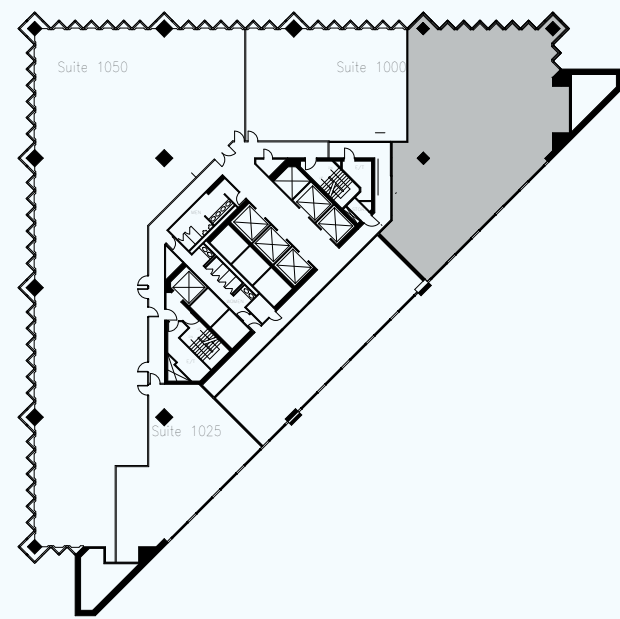

North Tower Availability

Suite 1004 (District 4) 4,049 SF

Additional Rent: \$32.33 PSF (2023)

Net Rent: Ask agent directly

Available: Immediately

The suite is built out with 1 boardroom and open space.

Suite 1004