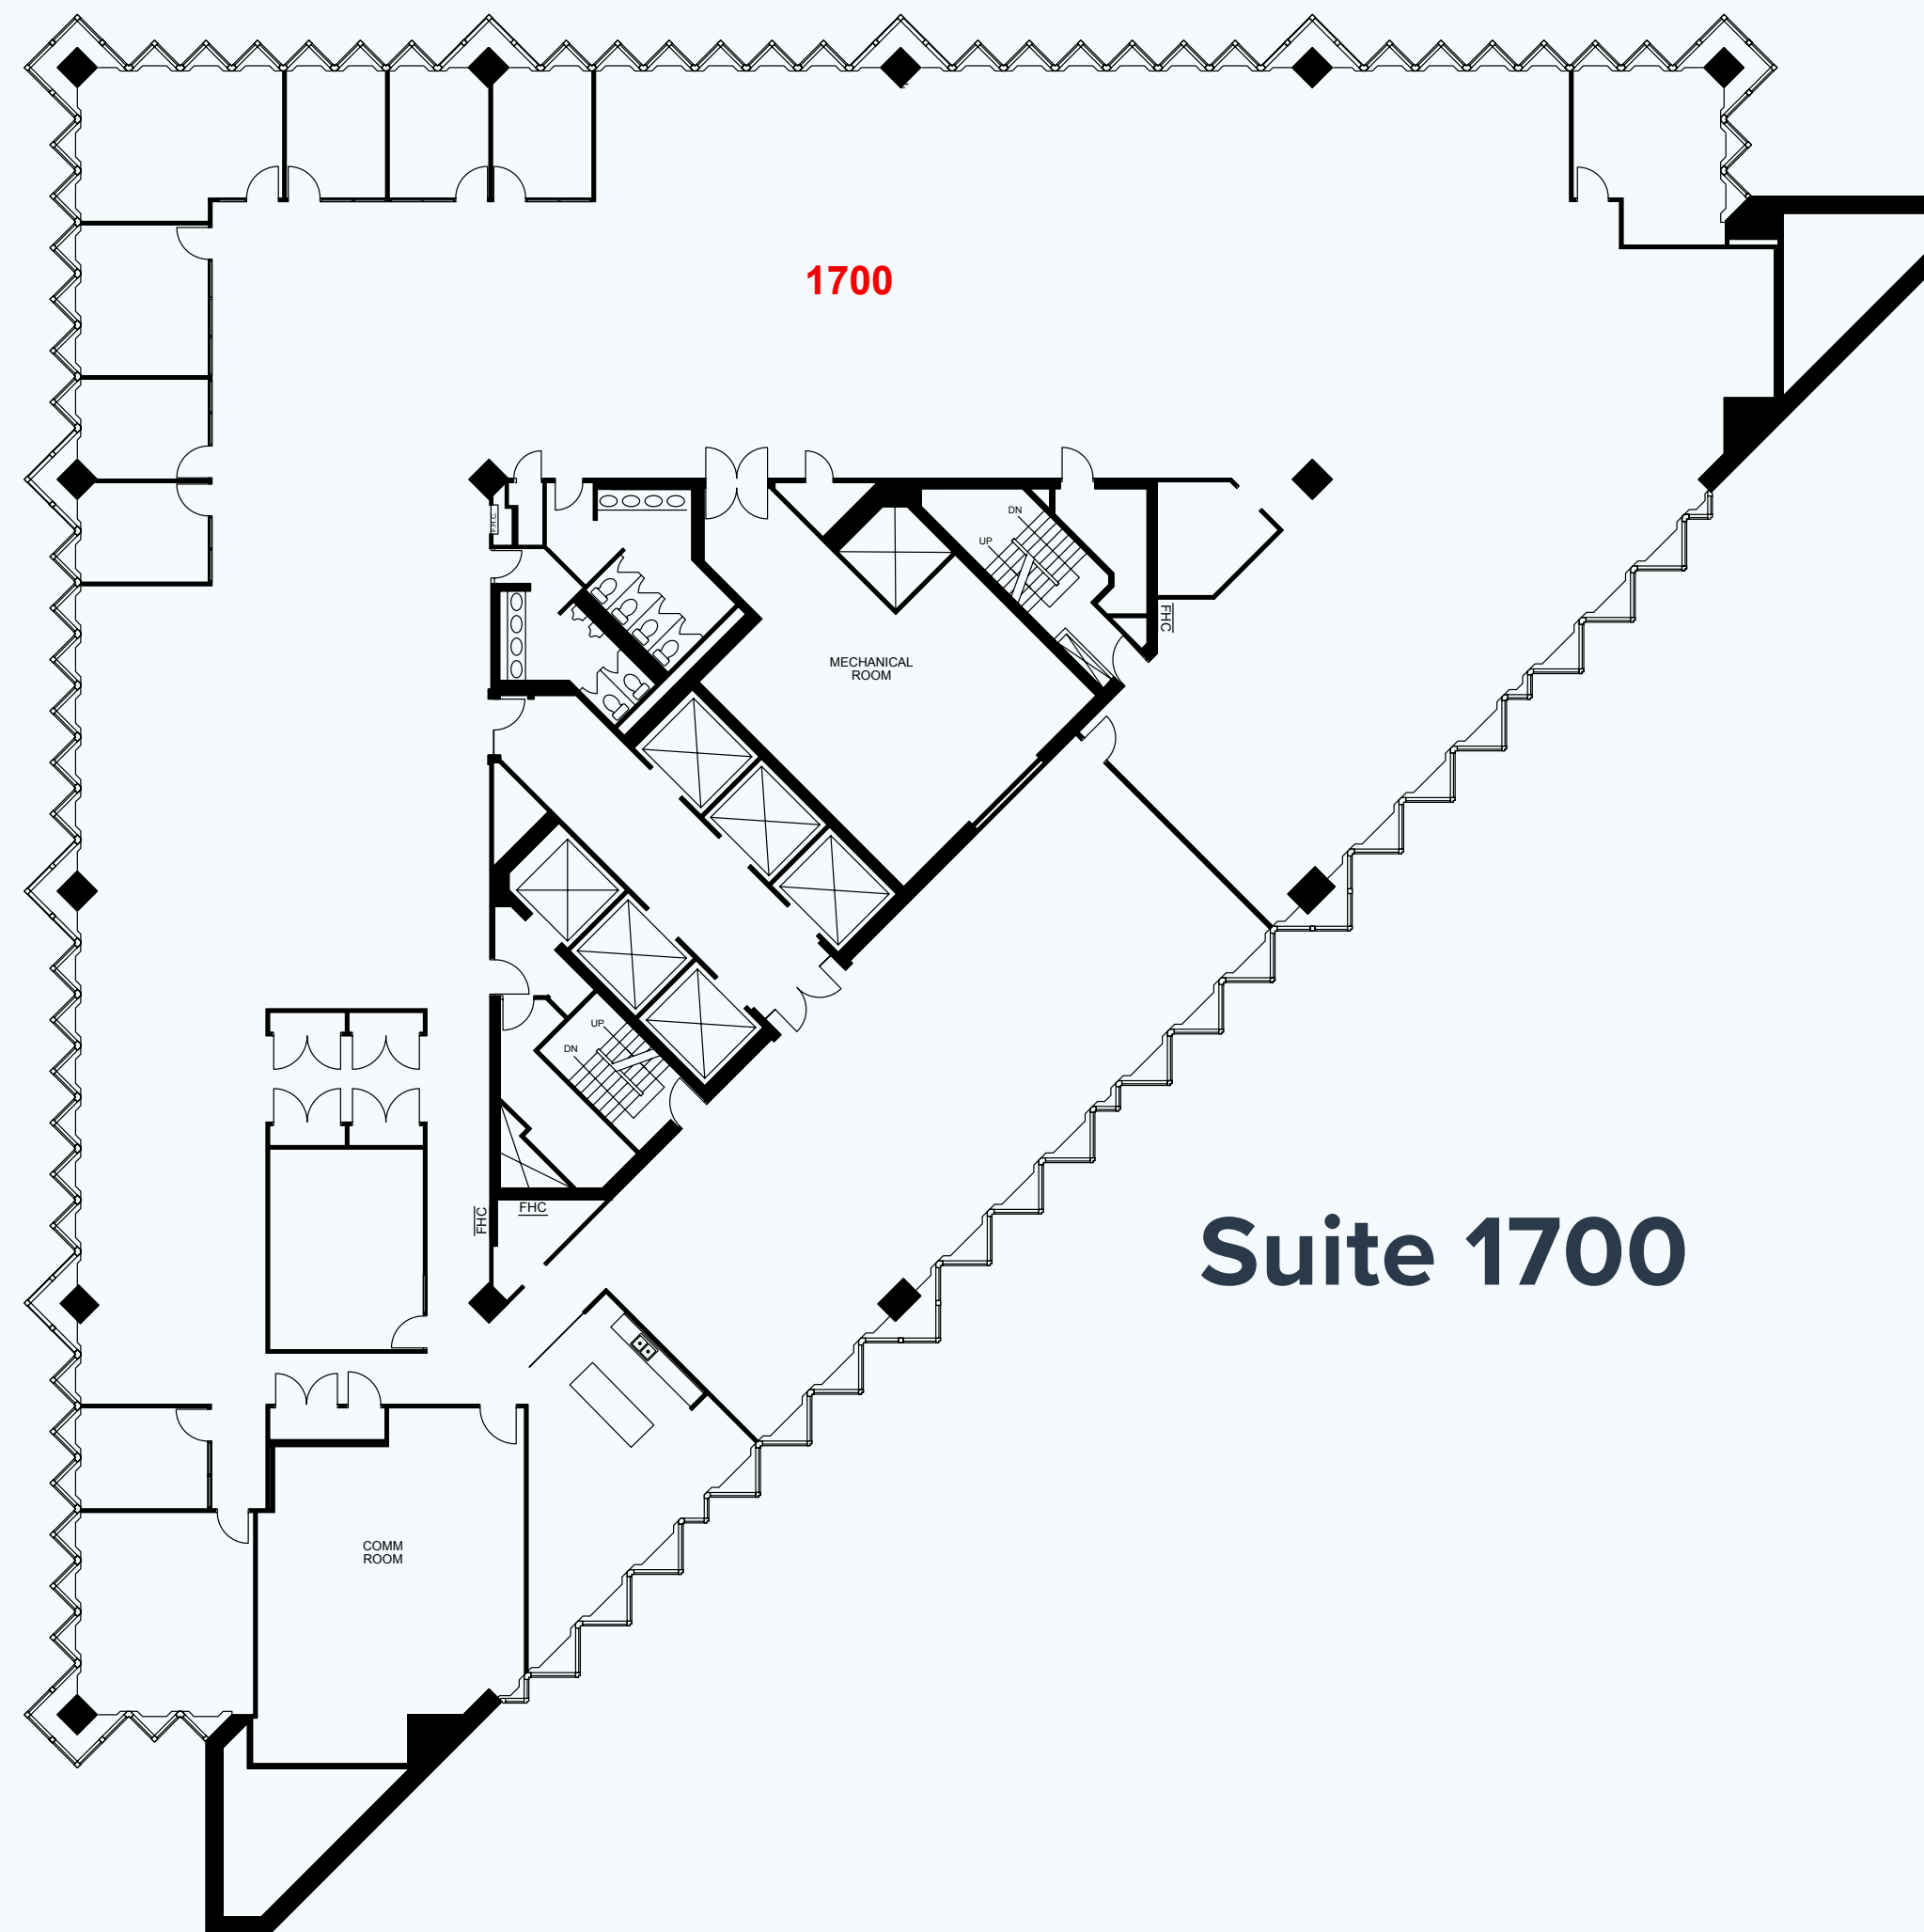

# North Tower Availability

**Suite 1700**      17,496 SF

**Net Rent:** Ask agent directly

**Additional Rent:** \$32.33 PSF (2023)

**Available:** Immediately

Full floor opportunity that is built out with 8 private offices, 3 boardrooms, a common room, a kitchen, and open space.

**Suite 1700**