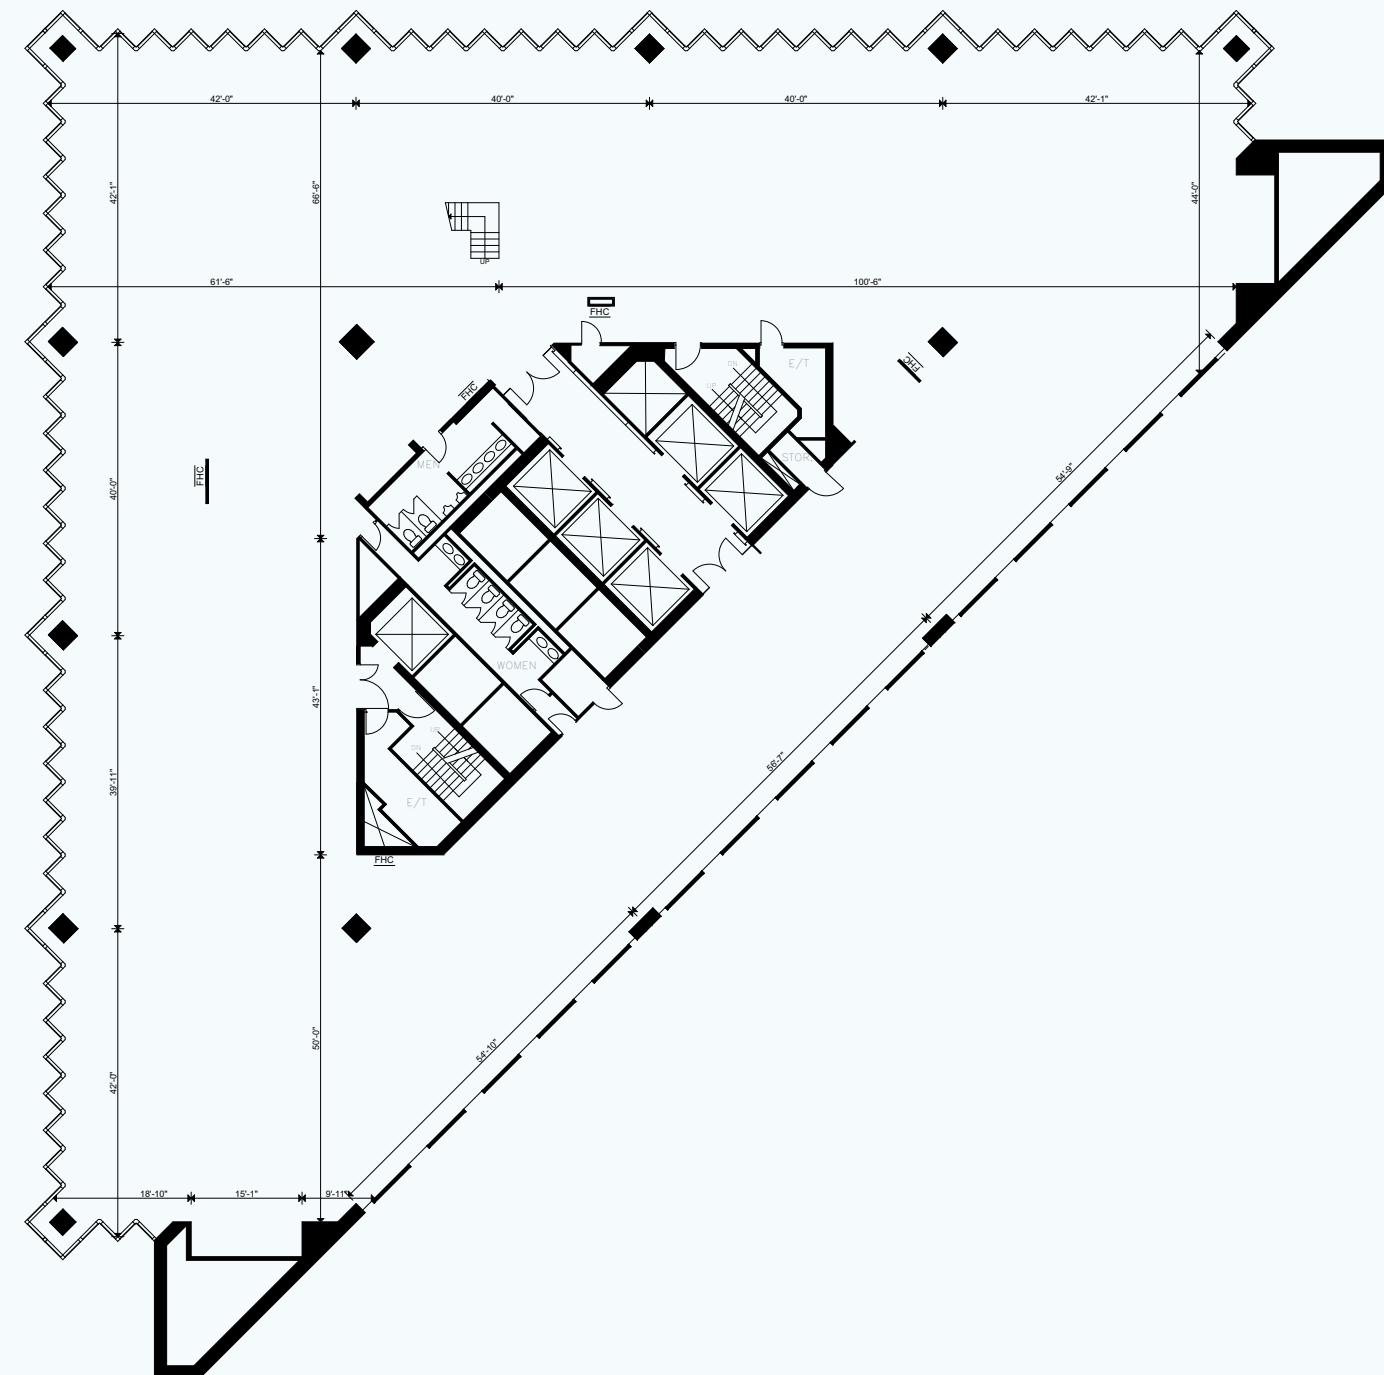

North Tower Availability

Suite 600 17,517 SF | Base building condition

Net Rent: Ask agent directly

Additional Rent: \$32.33 PSF (2023)

Available: Immediately

Suite 600

TEST-FIT

- MEETING/BOARDROOM
- OFFICES
- COLLABORATIONS
- SERVERY
- IT ROOM
- TELEPHONE ROOMS
- BUILDING CORE