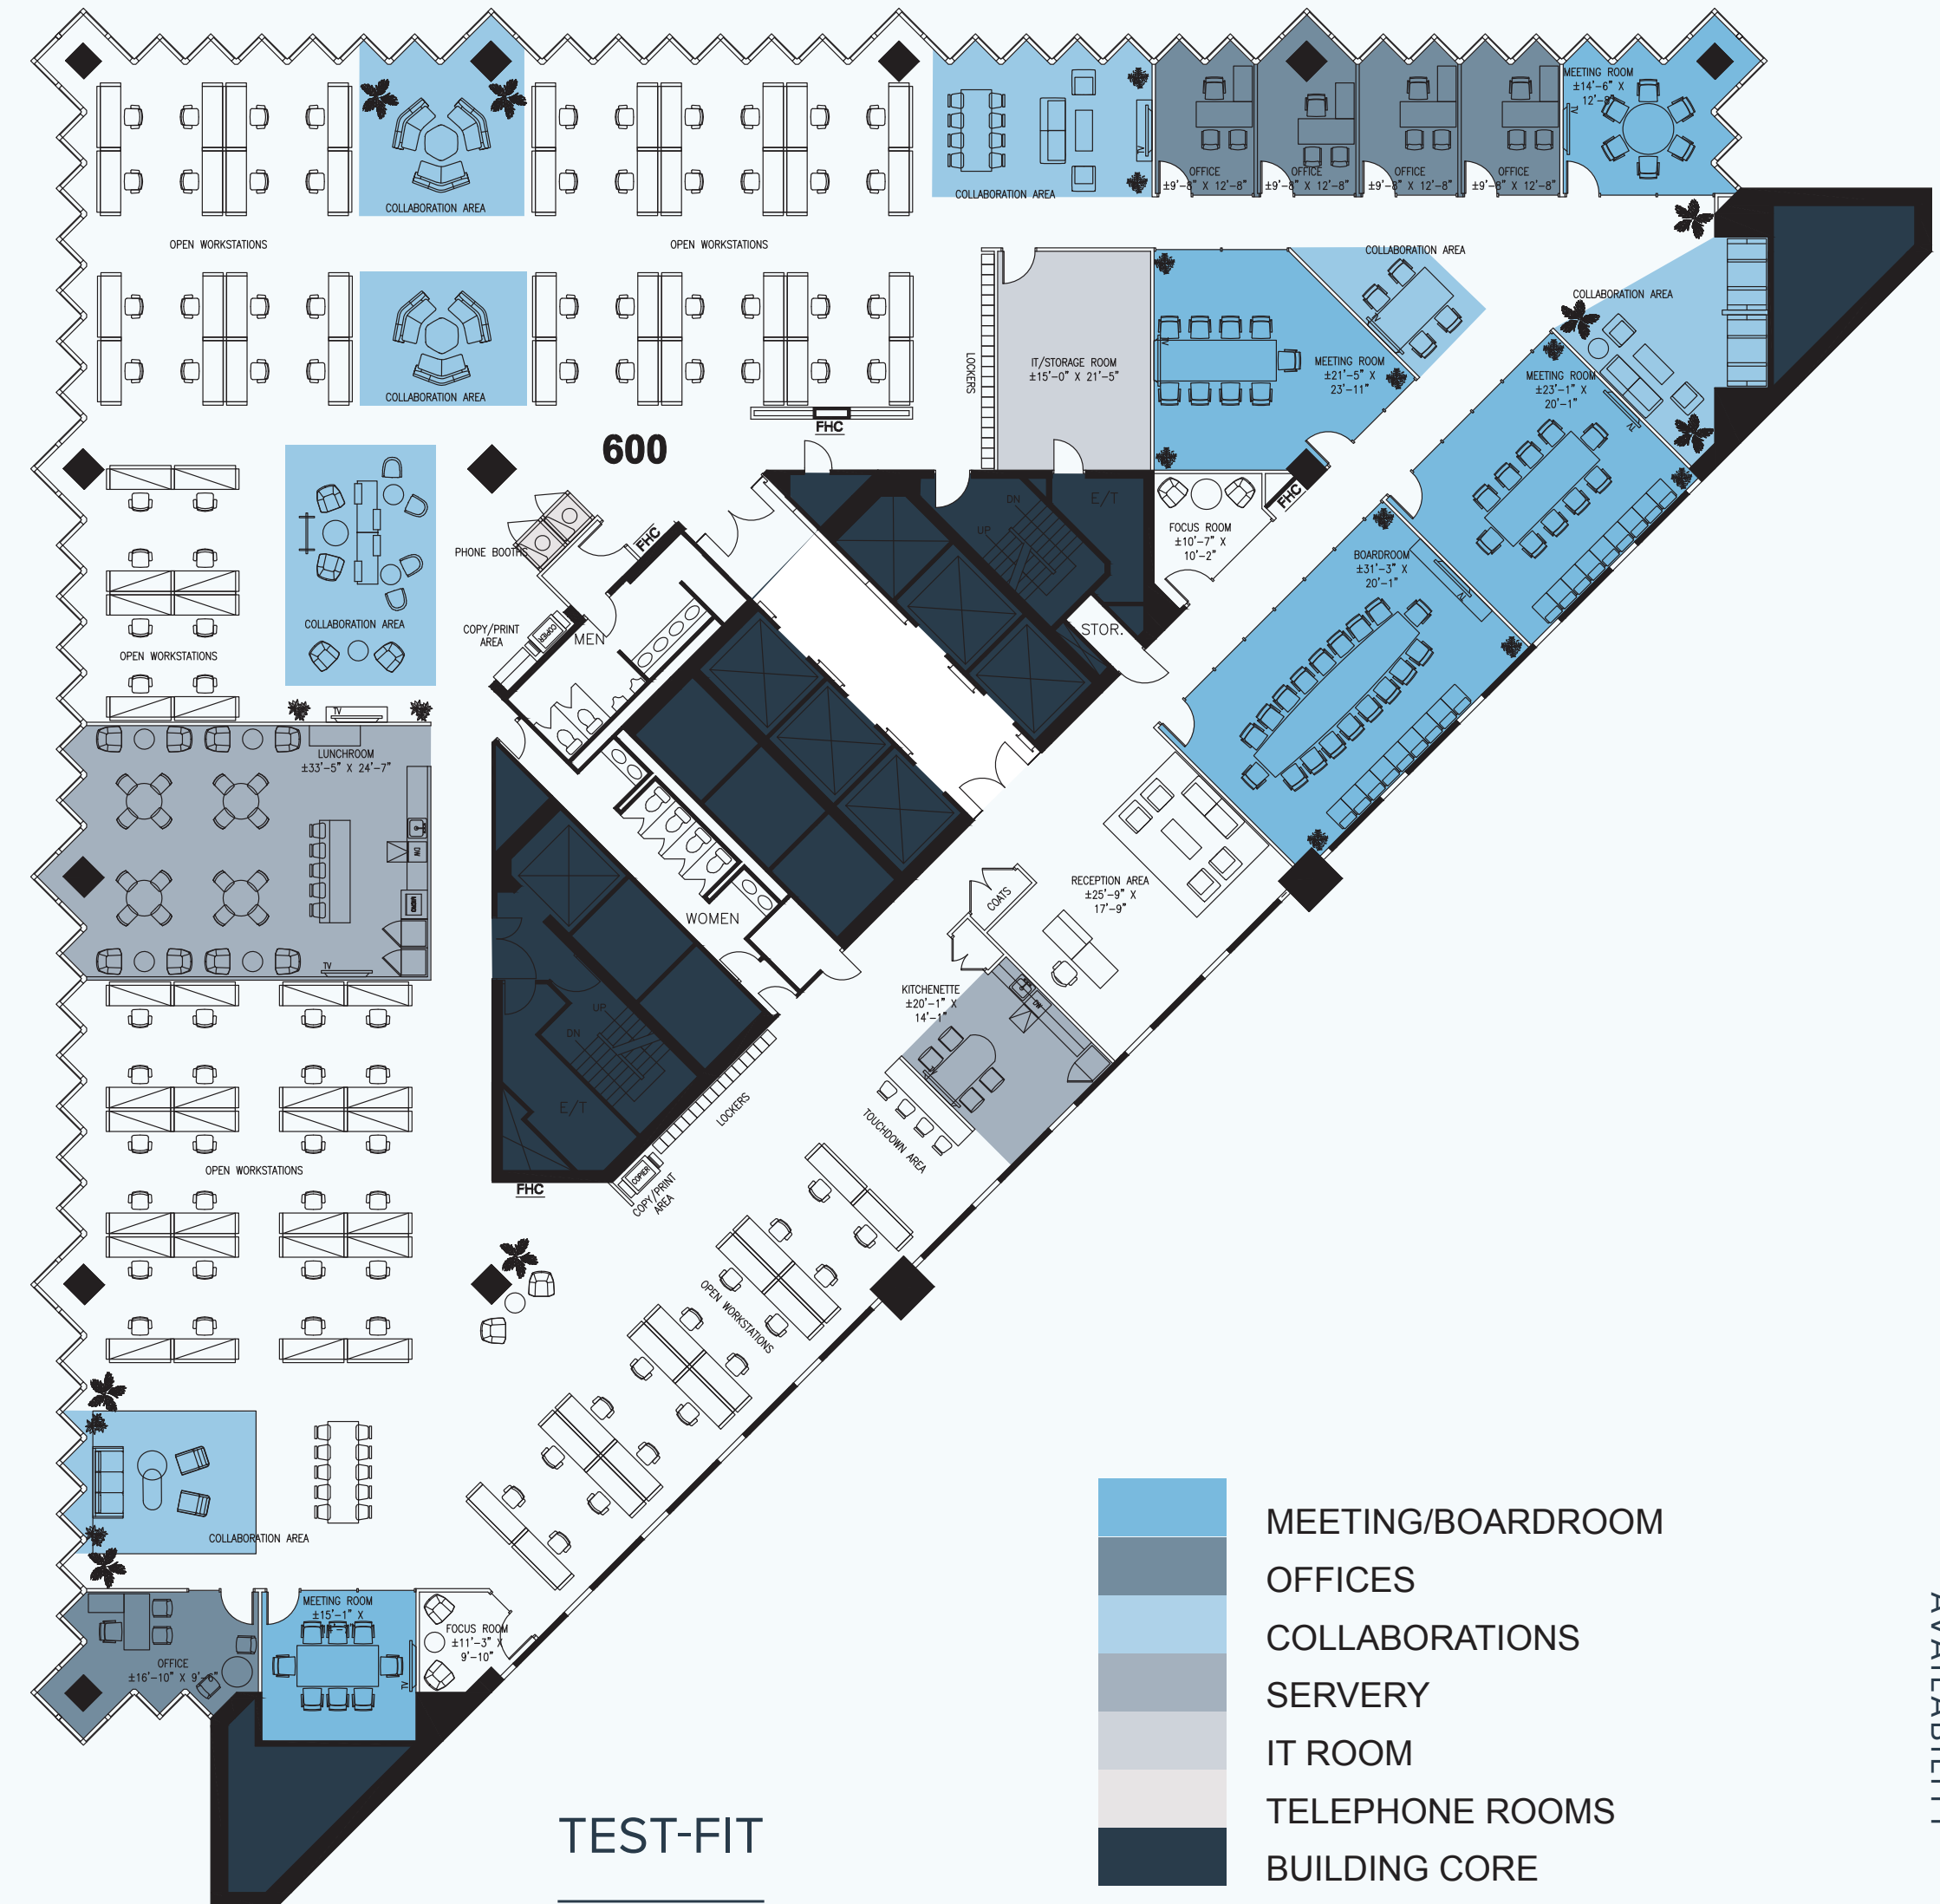

North Tower Availability

Suite 600 17,517 SF | Base building condition

Net Rent: Ask agent directly

Additional Rent: \$32.33 PSF (2023)

Available: Immediately

Suite 600

TEST-FIT

- MEETING/BOARDROOM
- OFFICES
- COLLABORATIONS
- SERVERY
- IT ROOM
- TELEPHONE ROOMS
- BUILDING CORE

AVAILABILITY