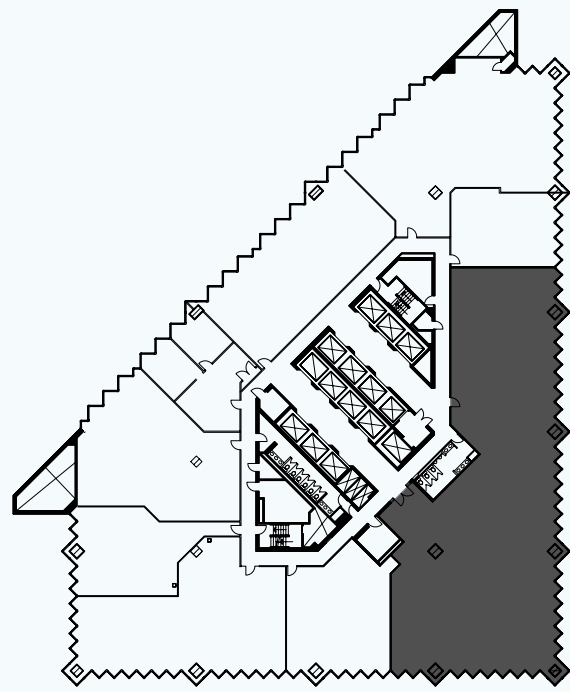

South Tower Availability

Suite 2900 7,311 SF

Additional Rent: \$32.33 PSF (2023)

Net Rent: Ask agent directly

Available: February 1, 2024

Suite 2900

Suite 2925 1,143 SF

Additional Rent: \$32.33 PSF (2023)

Net Rent: Ask agent directly

Available: Immediately

Suite 2925

The suite is built out with 2 offices and open space.