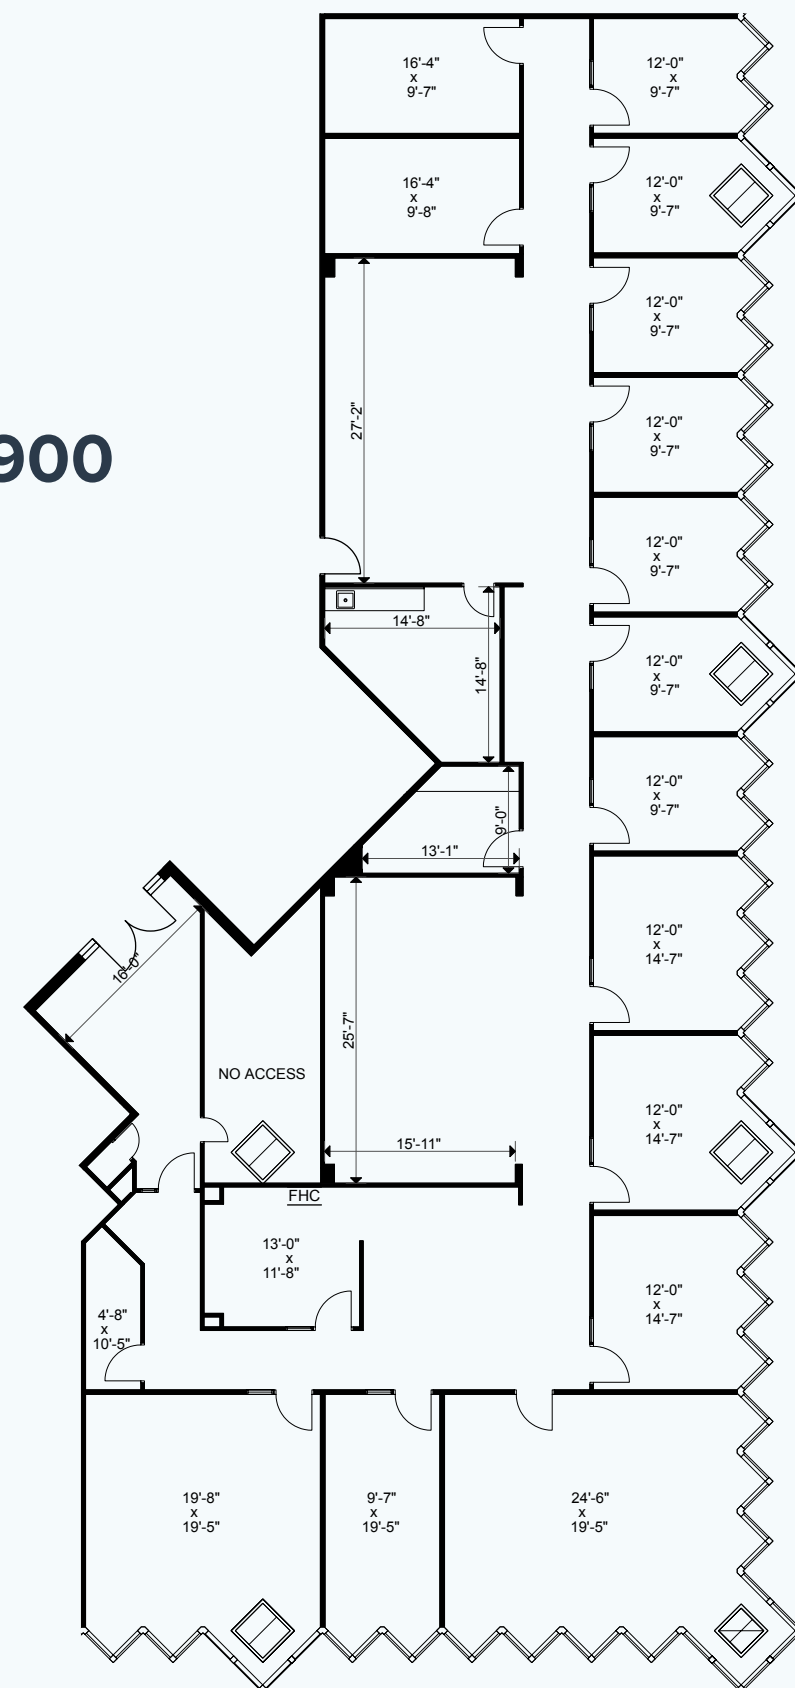

South Tower Availability

Suite 2900 7,311 SF

Additional Rent: \$32.33 PSF (2023)

Net Rent: Ask agent directly

Available: February 1, 2024

Suite 2900

Suite 2925 1,143 SF

Additional Rent: \$32.33 PSF (2023)

Net Rent: Ask agent directly

Available: Immediately

Suite 2925

The suite is built out with 2 offices and open space.