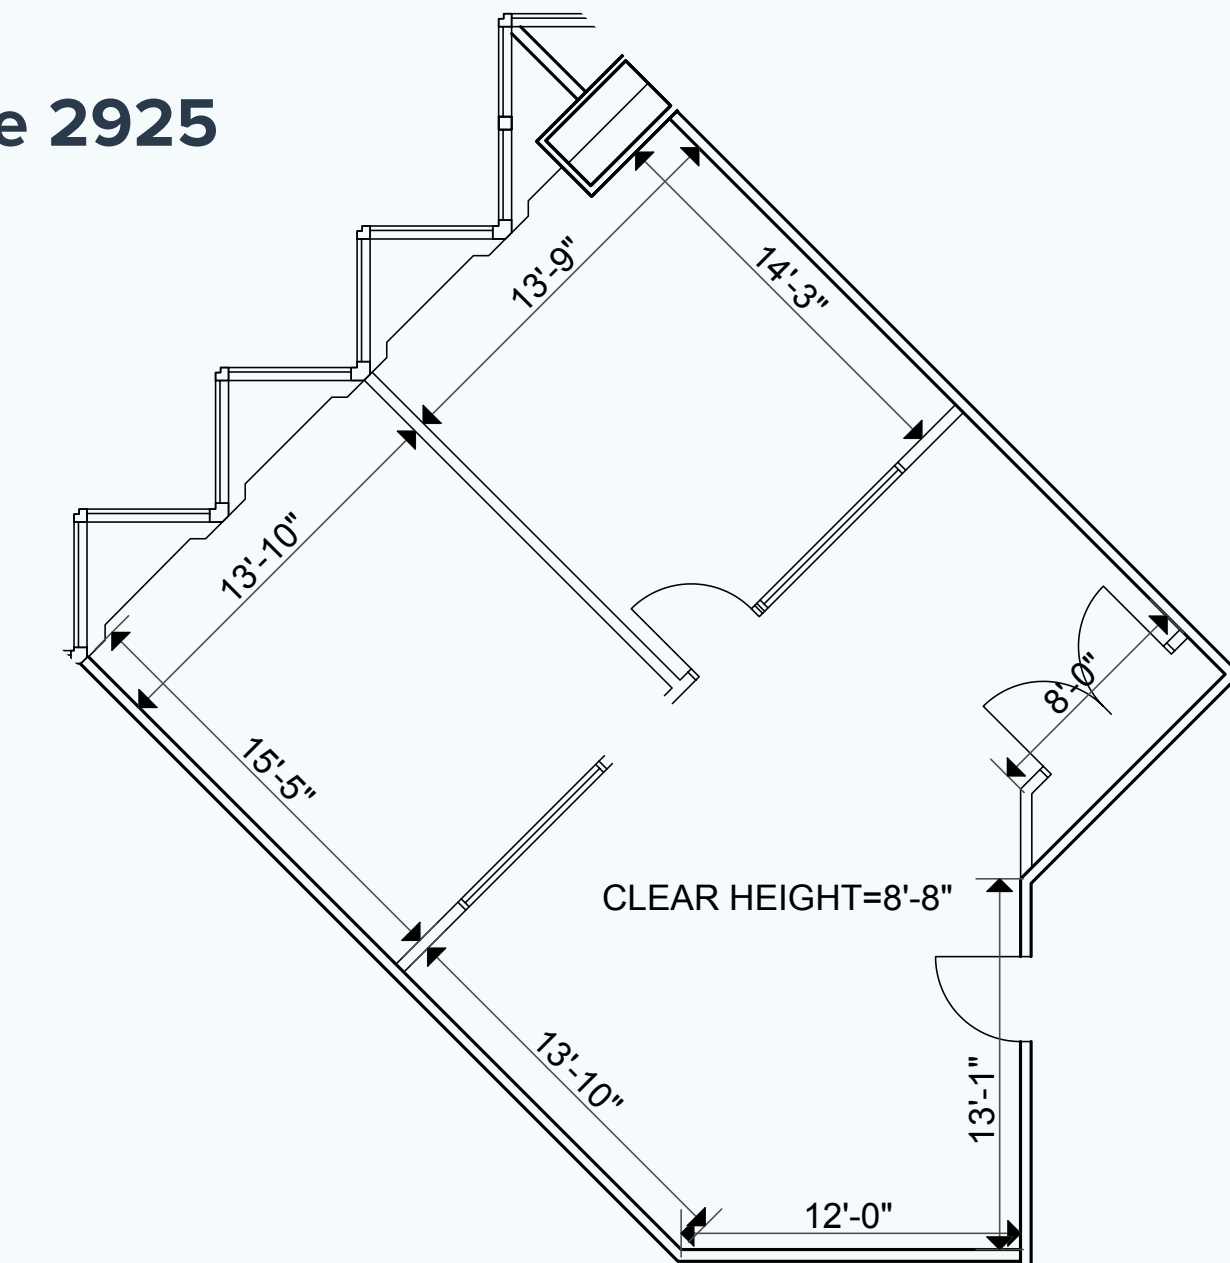

South Tower Availability

Suite 2900 7,311 SF

Additional Rent: \$32.33 PSF (2023)

Net Rent: Ask agent directly

Available: February 1, 2024

Suite 2900

Suite 2925 1,143 SF

Additional Rent: \$32.33 PSF (2023)

Net Rent: Ask agent directly

Available: Immediately

Suite 2925

The suite is built out with 2 offices and open space.