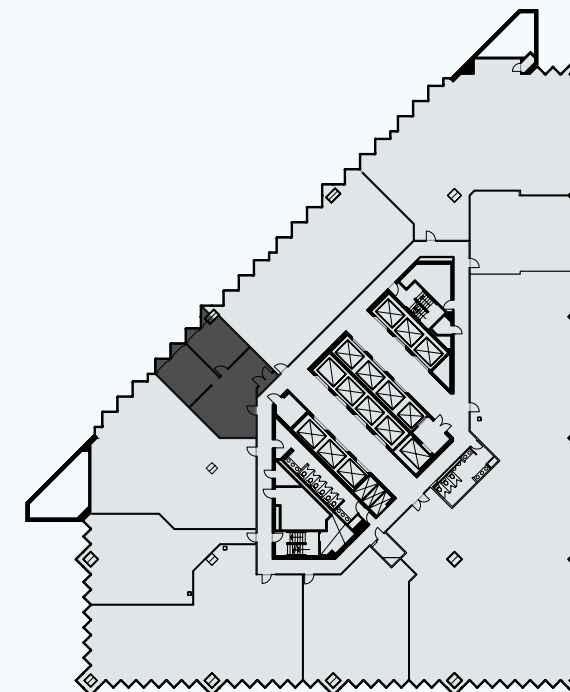

South Tower Availability

Suite 2900 7,311 SF

Additional Rent: \$32.33 PSF (2023)

Net Rent: Ask agent directly

Available: February 1, 2024

Suite 2900

Suite 2925 1,143 SF

Additional Rent: \$32.33 PSF (2023)

Net Rent: Ask agent directly

Available: Immediately

Suite 2925

The suite is built out with 2 offices and open space.