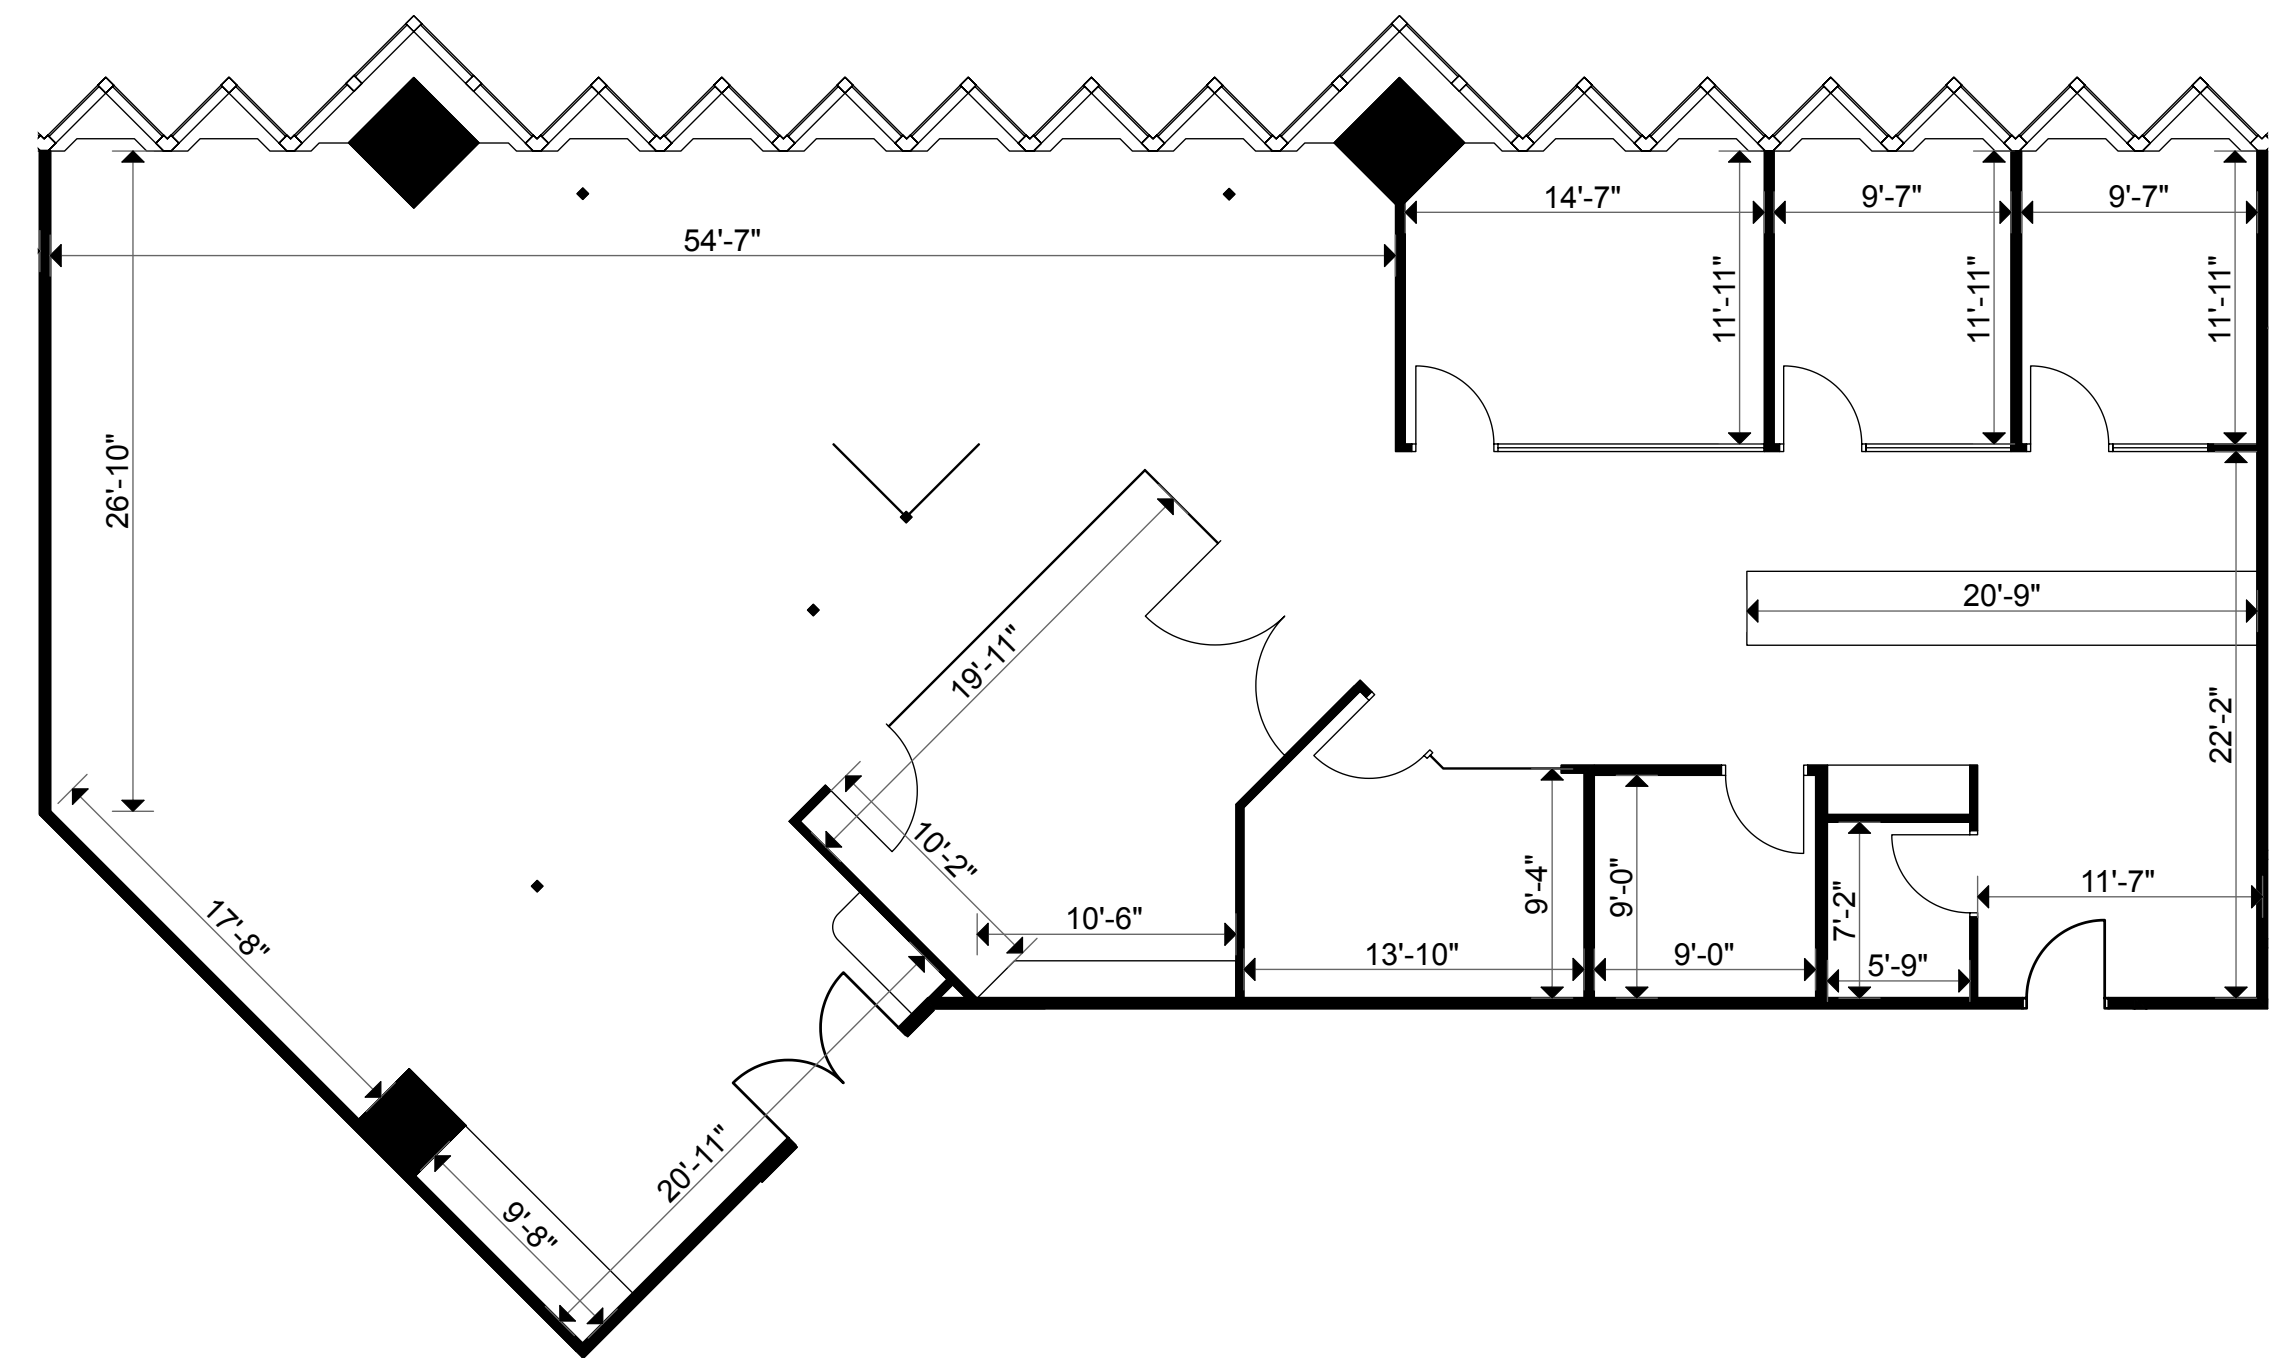

# North Tower Availability

**Suite 1003**      4,517 SF

**Net Rent:** Ask agent directly

**Additional Rent:** \$32.33 PSF (2023)

**Available:** Oct 1, 2024

The suite is built out with a large boardroom, 4 offices/meeting rooms, call room, storage room, kitchenette, and open area workspace.

**Suite 1003**