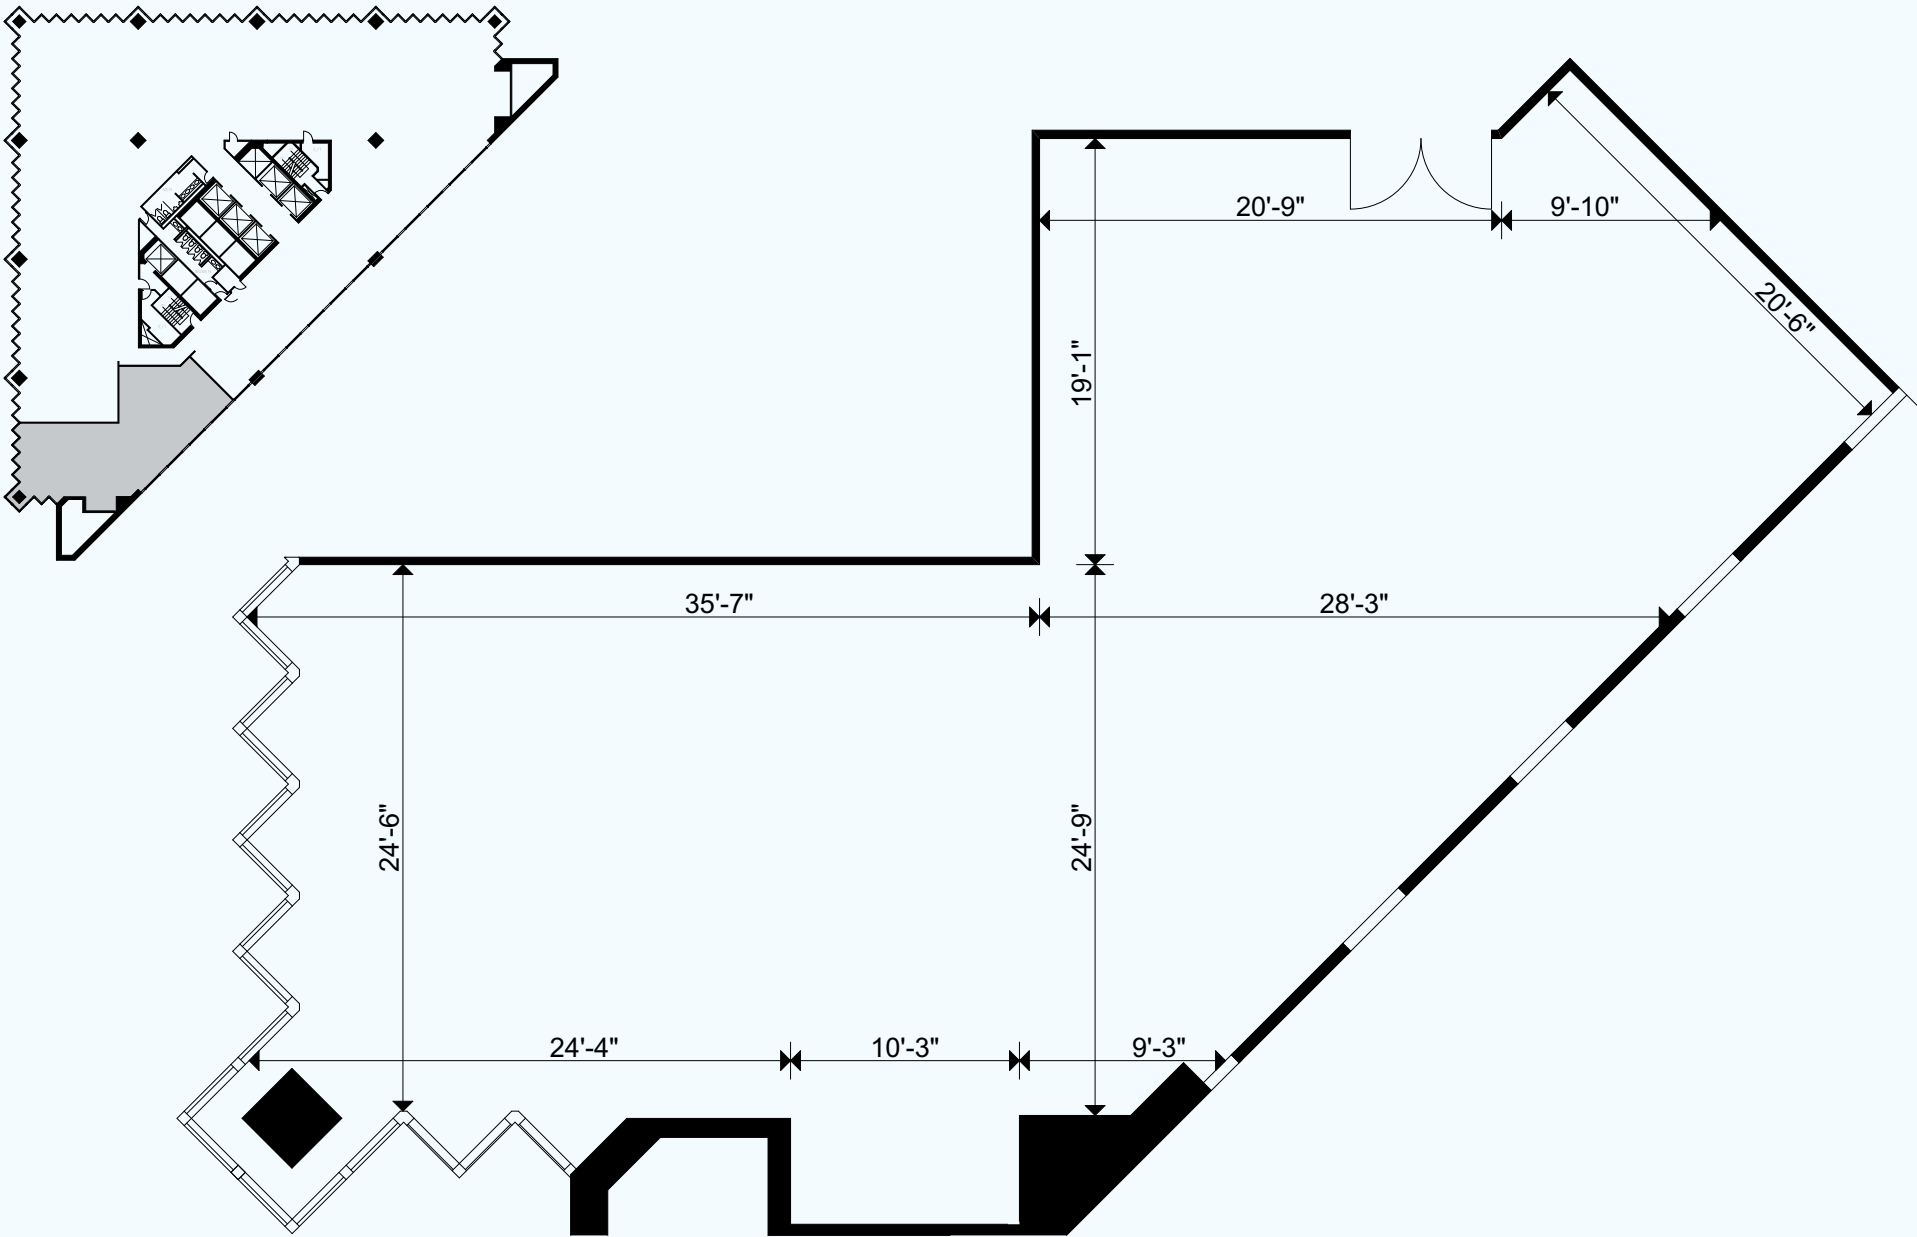

North Tower Availability

Suite 511 2,089 SF | Base building condition

Net Rent: Ask agent directly

Additional Rent: \$34.04 PSF (2024)

Available: Immediately

AVAILABILITY