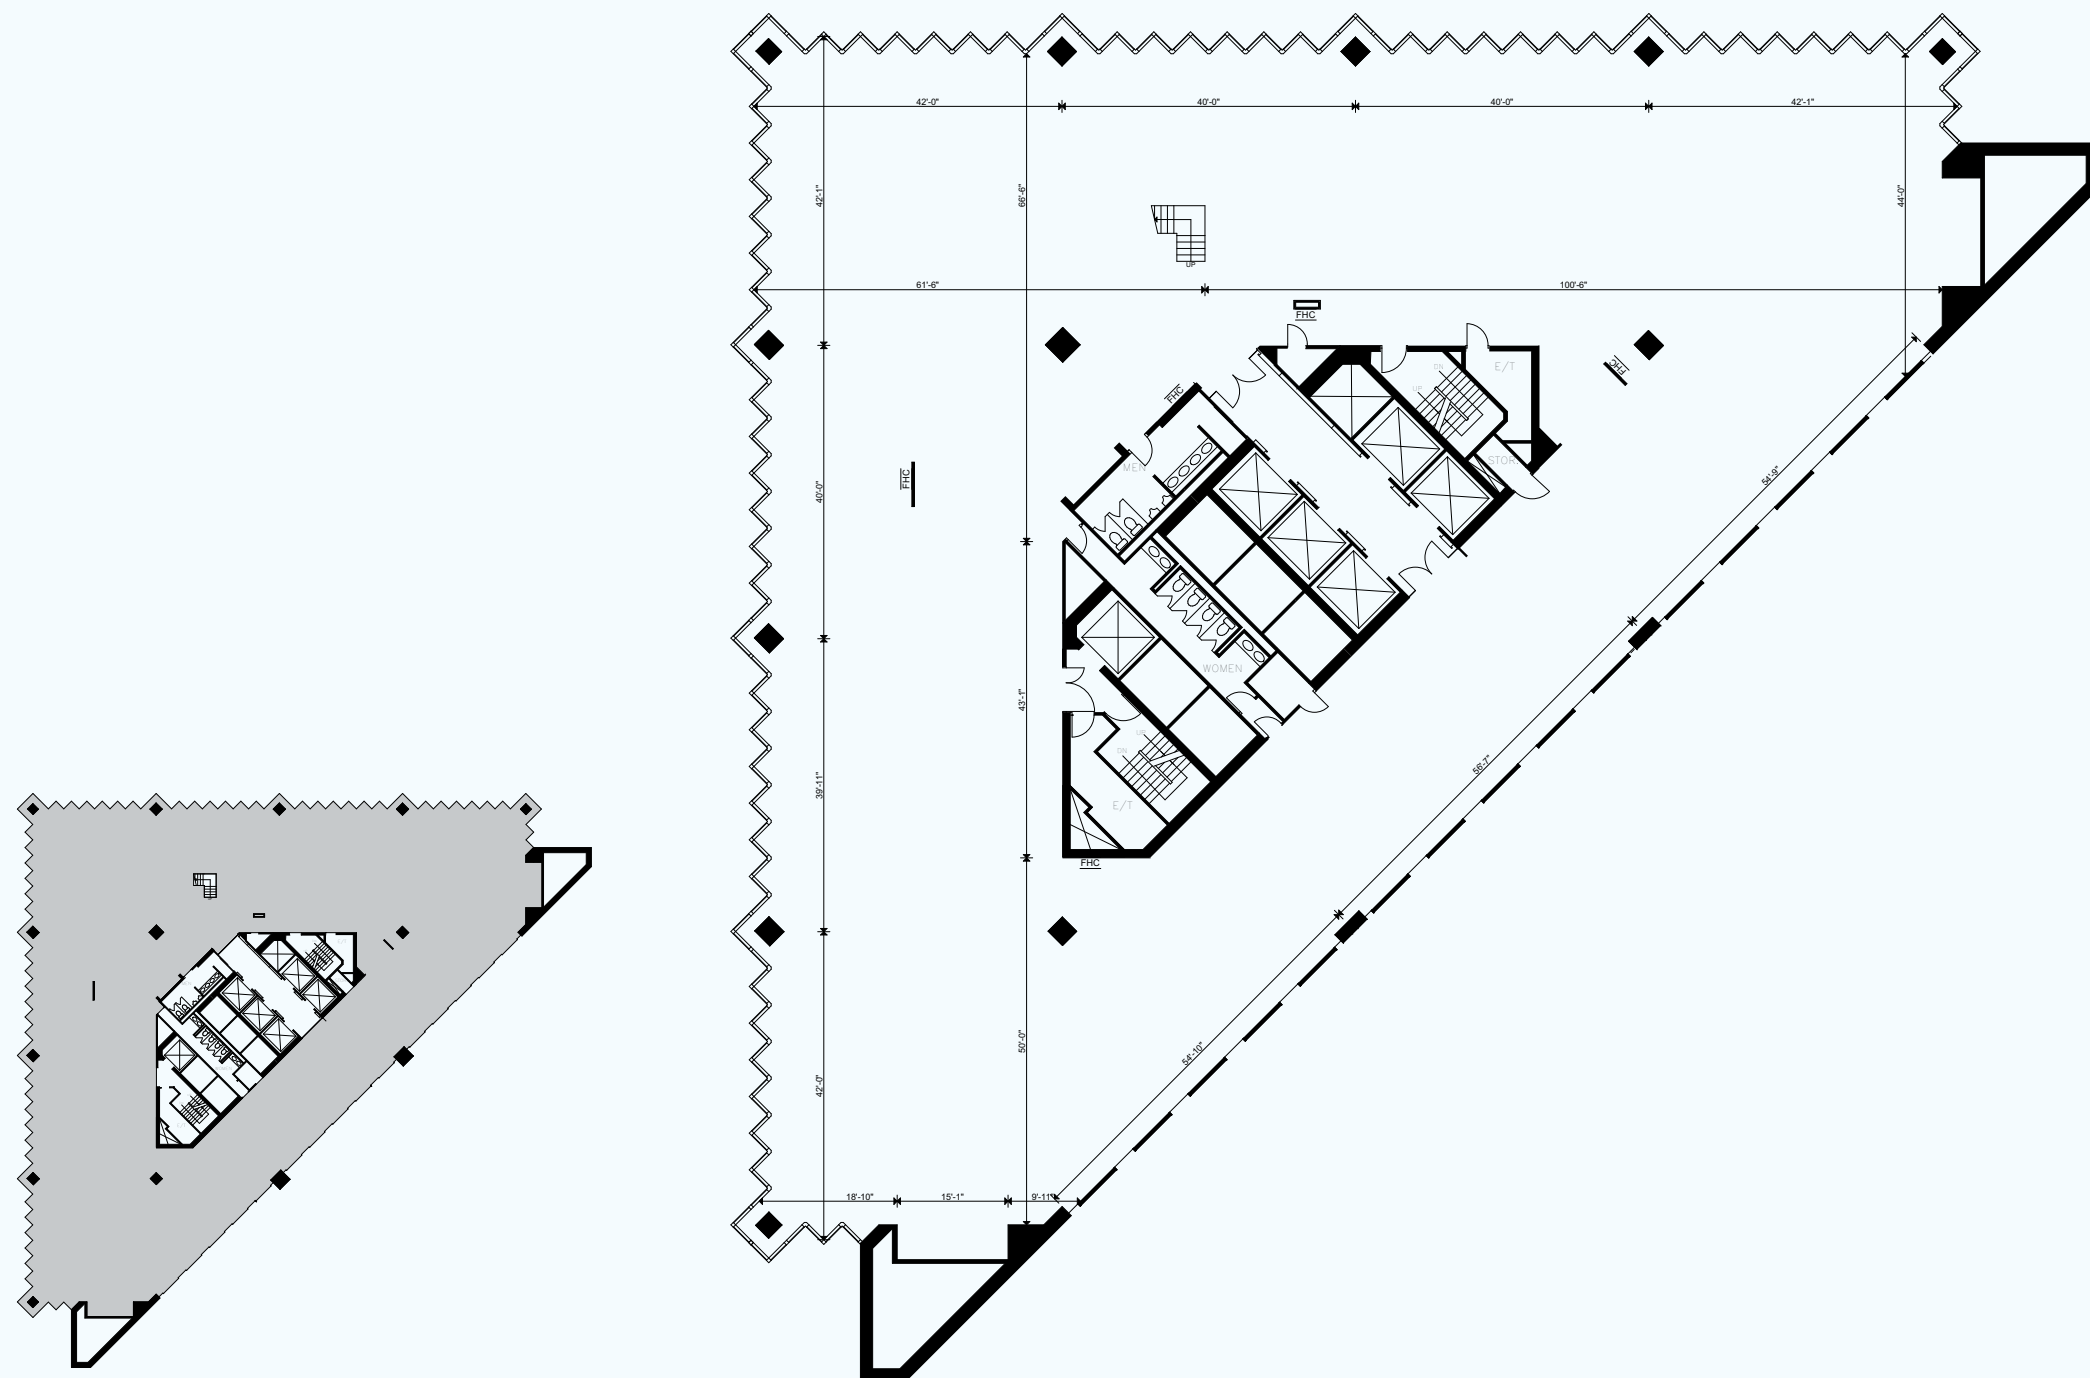

North Tower Availability

Suite 600 17,517 SF | Base building condition

Net Rent: Ask agent directly

Additional Rent: \$34.04 PSF (2024)

Available: Immediately

AVAILABILITY