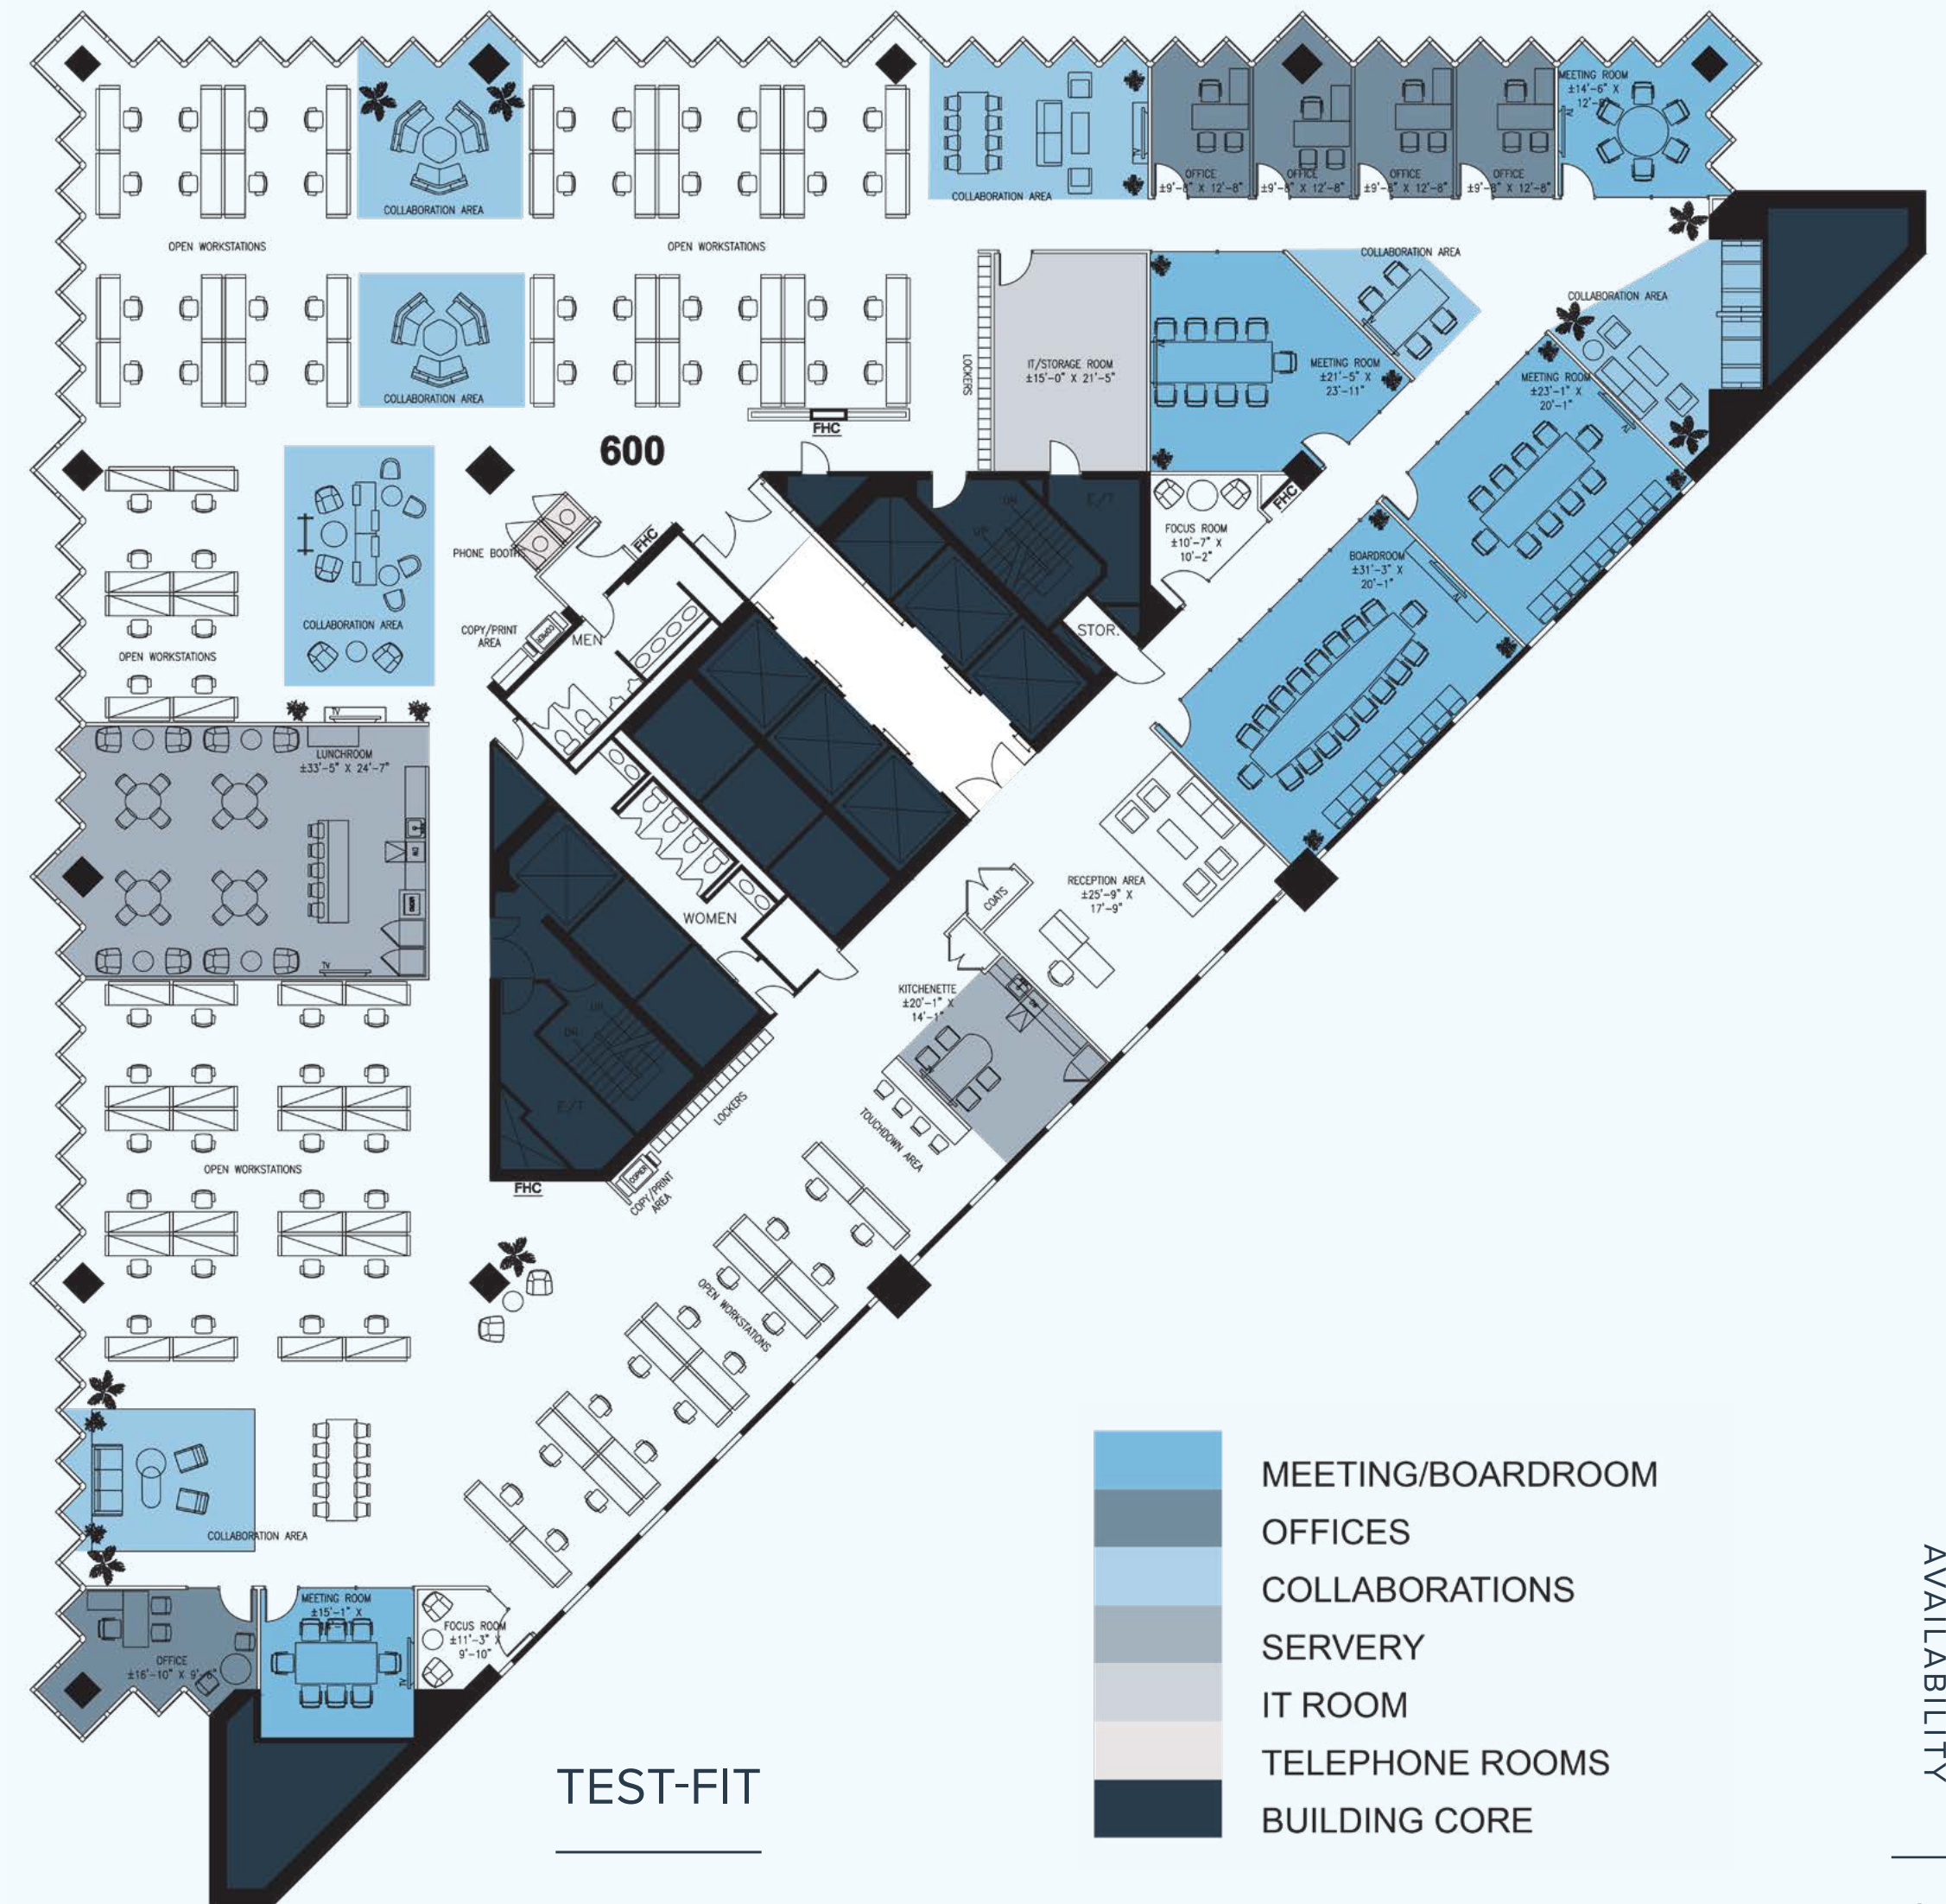

North Tower Availability

Suite 600 17,517 SF | Base building condition

Net Rent: Ask agent directly

Additional Rent: \$34.04 PSF (2024)

Available: Immediately

AVAILABILITY