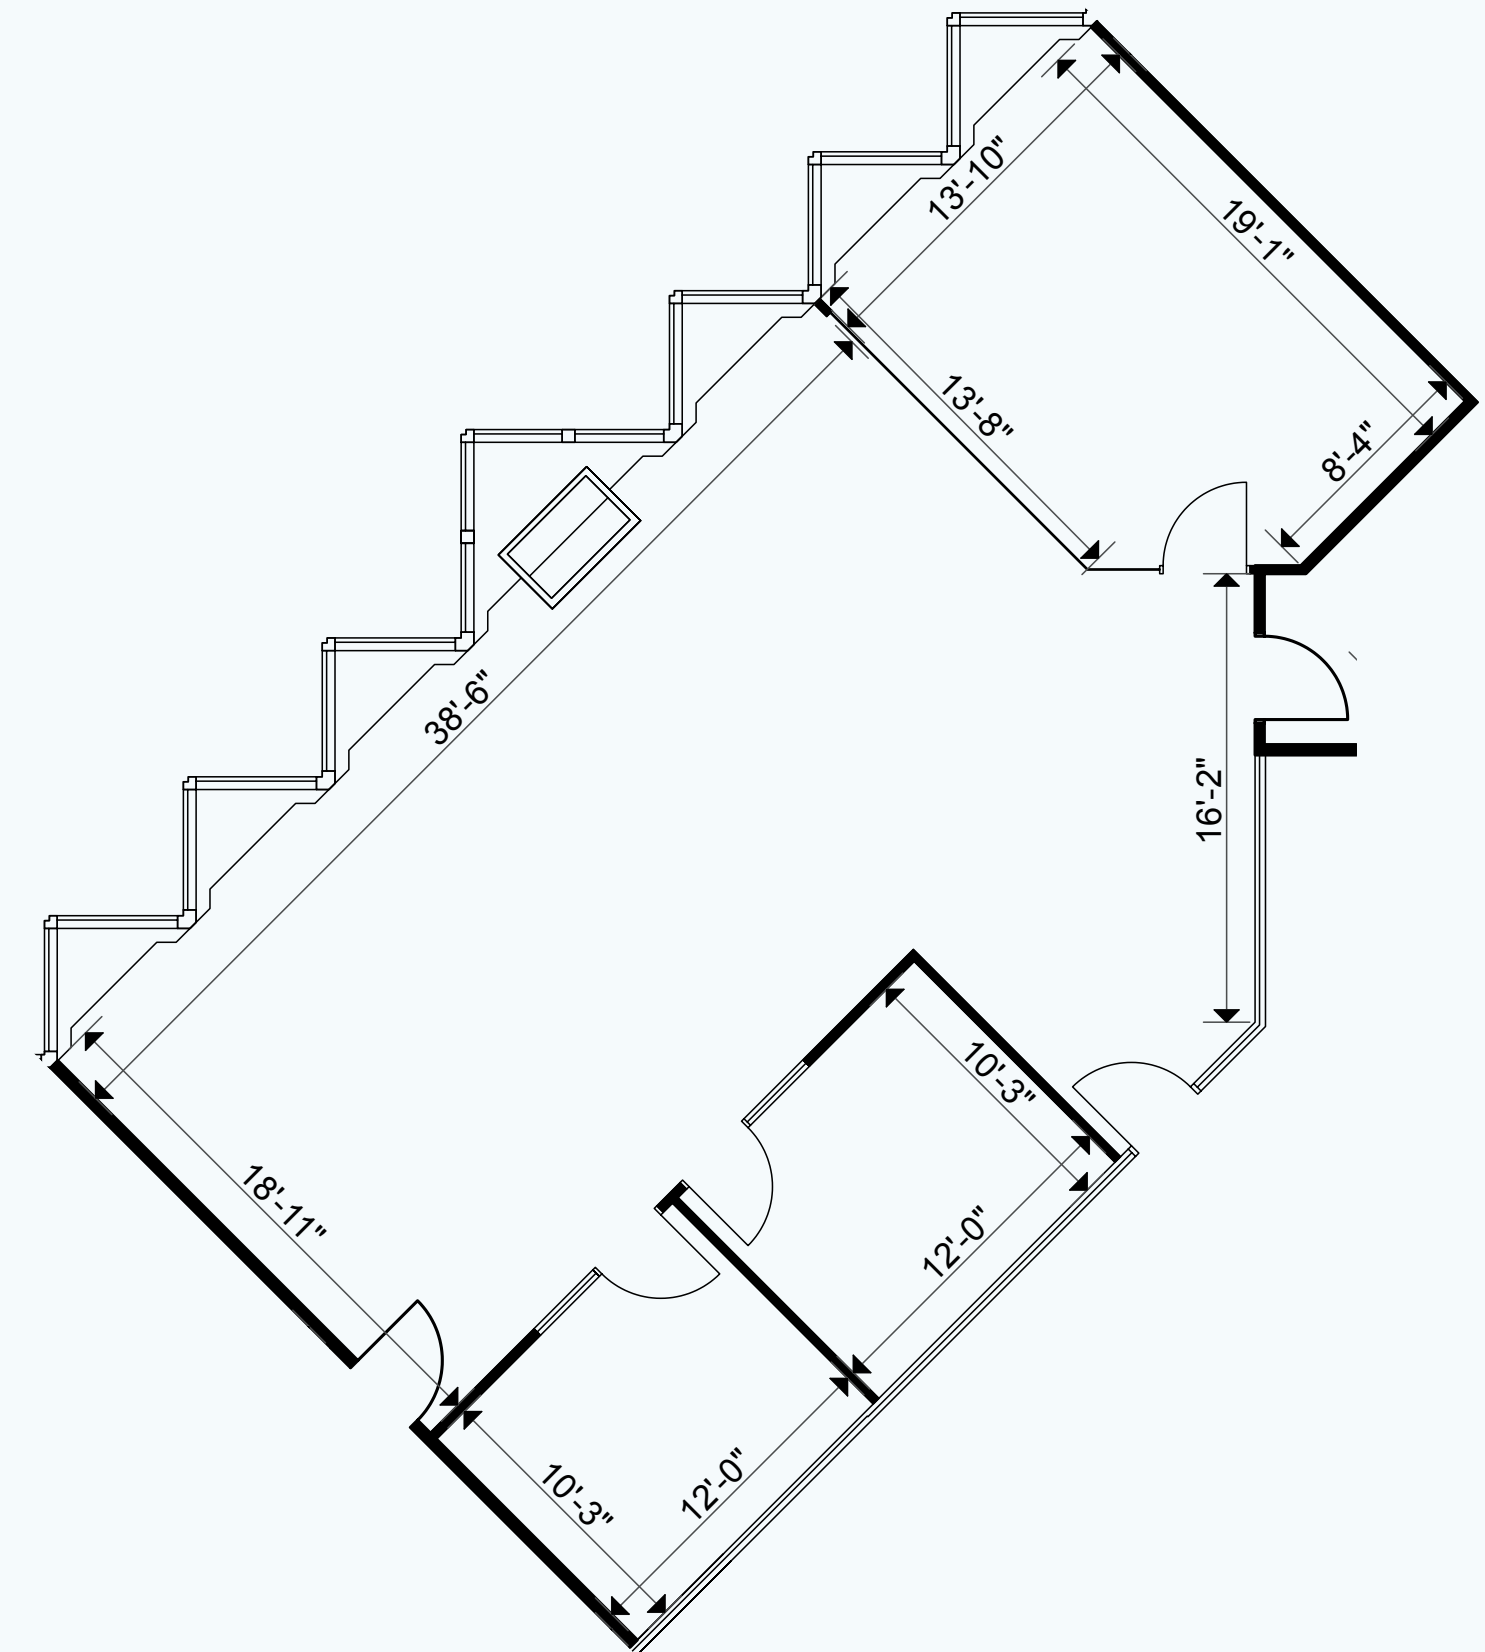

South Tower Availability

Suite 2220 1,769 SF*

Net Rent: Ask agent directly

Additional Rent: \$36.65 PSF (2026)

Available: April 1, 2026

The space is predominantly open with 3 offices/meeting rooms.

*Contiguous up to 17,011 SF