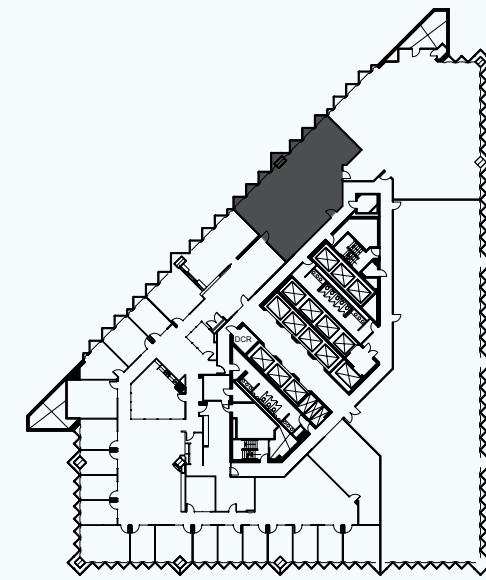

South Tower Availability

Suite 2220 1,769 SF*

Net Rent: Ask agent directly

Additional Rent: \$36.65 PSF (2026)

Available: April 1, 2026

The space is predominantly open with 3 offices/meeting rooms.

*Contiguous up to 17,011 SF